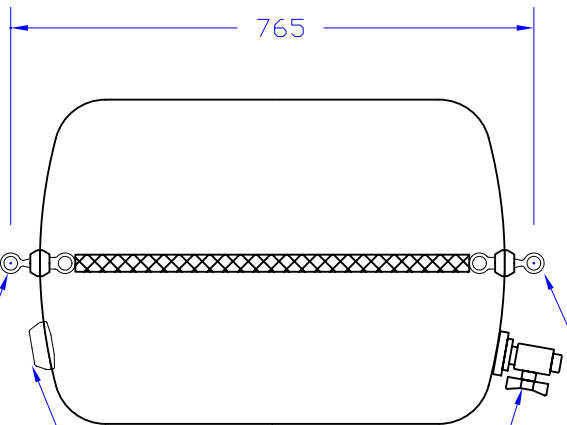

TOP PANEL

100kg MONO BUOYANCY UNIT (MBU)

3/4" Quarter Turn
Inflation/deflation
valve.

8mm SS Eye

3/4" Quarter Turn
Inflation/deflation
valve.

A 10 DV

8mm SS Eye

BOTTOM PANEL

FABRIC = B1429
DIMENSIONS = mm

100kg MBU	
DRGNo - 130901/IMLB	ISSUE - B
FILED IN - MBU	
SEAFLEX Ltd	CDWES, ENGLAND, PO31 7RA
TEL - +44 983 290 525	FAX - +44 983 295 853