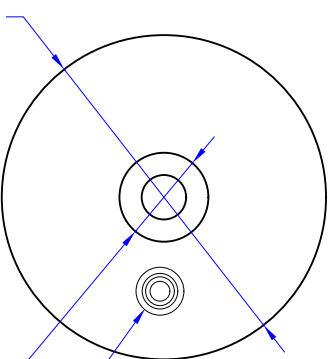

TOP PANEL

100kg MONO BUOYANCY UNIT (MBU)

3/4" Quarter Turn
Inflation/deflation
valve.

8mm SS Eye

3/4" Quarter Turn
Inflation/deflation
valve.

A 10 DV

8mm SS Eye

BOTTOM PANEL

FABRIC = B1429
DIMENSIONS = mm

100kg MBU	
DRGNo - 130901/IMLB	ISSUE - B
FILED IN - MBU	
SEAFLEX Ltd	CDWES, ENGLAND, PO31 7RA
TEL - +44 983 290 525	FAX - +44 983 295 853